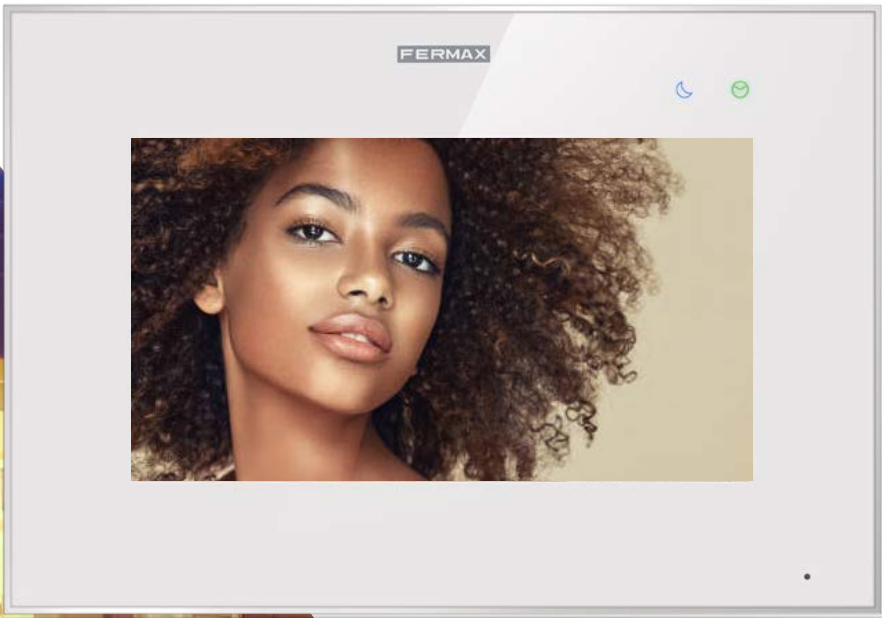

FERMAX Kit Way-Fi+

New magic,
same design

.....
Compatible
with ALEXA and
GOOGLE HOME

FREE call divert to
mobile

Panel

Robust, made in aluminium. IP44 IK07. Hood included. Surface mounting.

New colour camera with high-quality image.

Wide angle camera 122°H and 63°V.

Double opening (door and gate).

Panel dimensions: 164x94x39 mm

Monitor

Ultra-slim 7" WiFi monitor with touch screen.

Manual and automatic image and video capture.

Intercommunication between monitors in the same house.

Visualisation of Fermax WiFi IP cameras and reception of motion detection alarms (camera not included in the kit).

Programmable "do not disturb" mode.

16 ringtones.

Monitor dimensions: 222x154x11,5 mm

Free and unlimited WAY-FI PLUS App with call divert