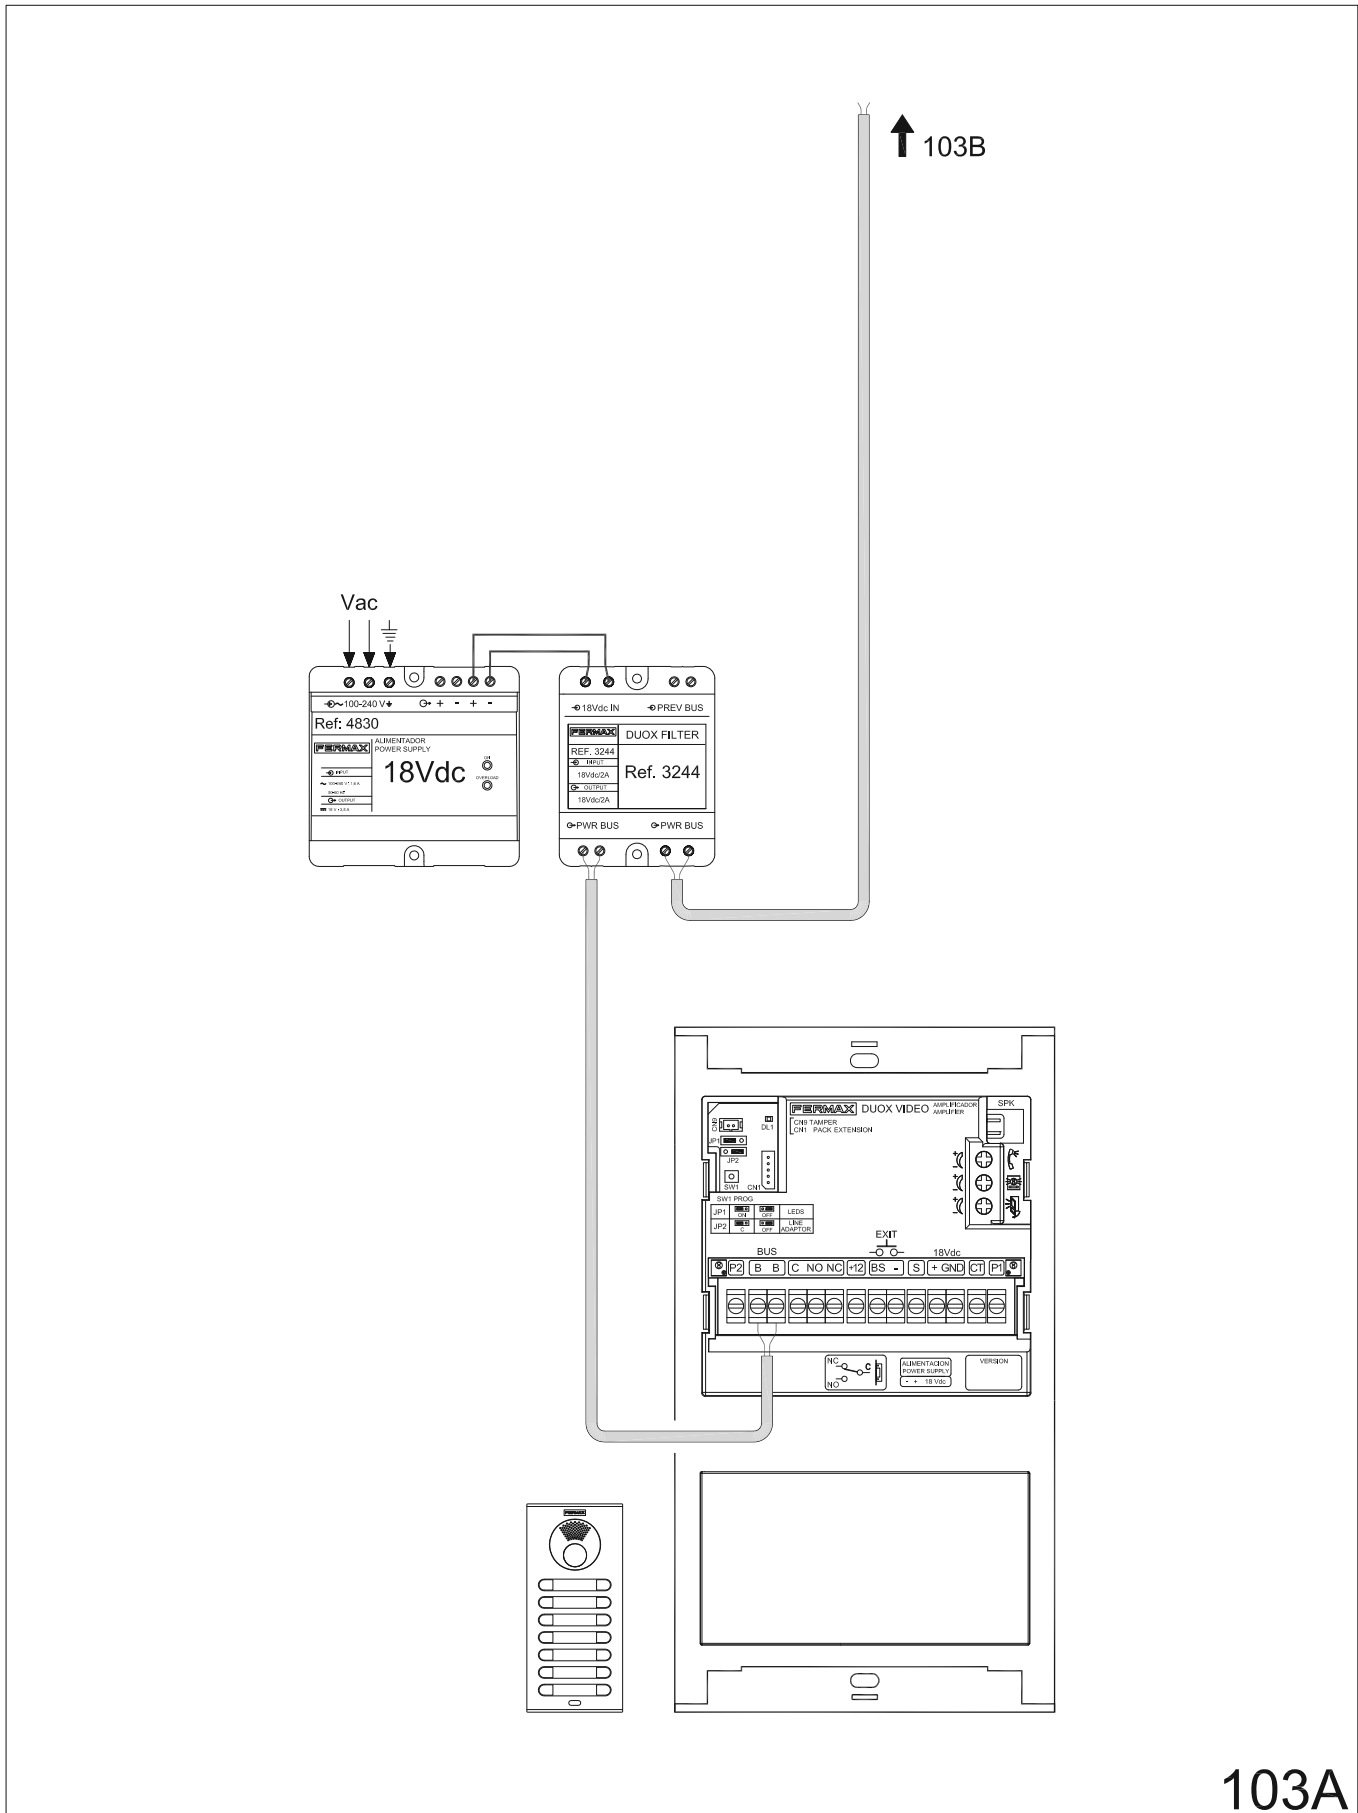

2.3 INSTALLATION DIAGRAMS

2.3.1 BLOCK DIAGRAM WITH 1 VIDEO ACCESS

1 video access with 1 riser.

Distribution 4 terminals per floor: up to 20 monitors/telephones.

103 - SINGLE-LINE DIAGRAM.

1 video access with 1 riser.

Distribution 4 terminals per floor: up to 20 monitors/telephones.

103A - WIRING DIAGRAM. Connection detail: Outdoor panel - Power supply.

103A

1 video access with 1 riser.

Distribution 4 terminals per floor: up to 20 monitors/telephones.

103B - WIRING DIAGRAM. Connection detail: Floors (Terminals - Line adapters).

103B

1 video access with 1 riser.

Star: 10 branches.

109 - WIRING DIAGRAM. Connection detail: Outdoor panel - Power supply set - Line adapter.