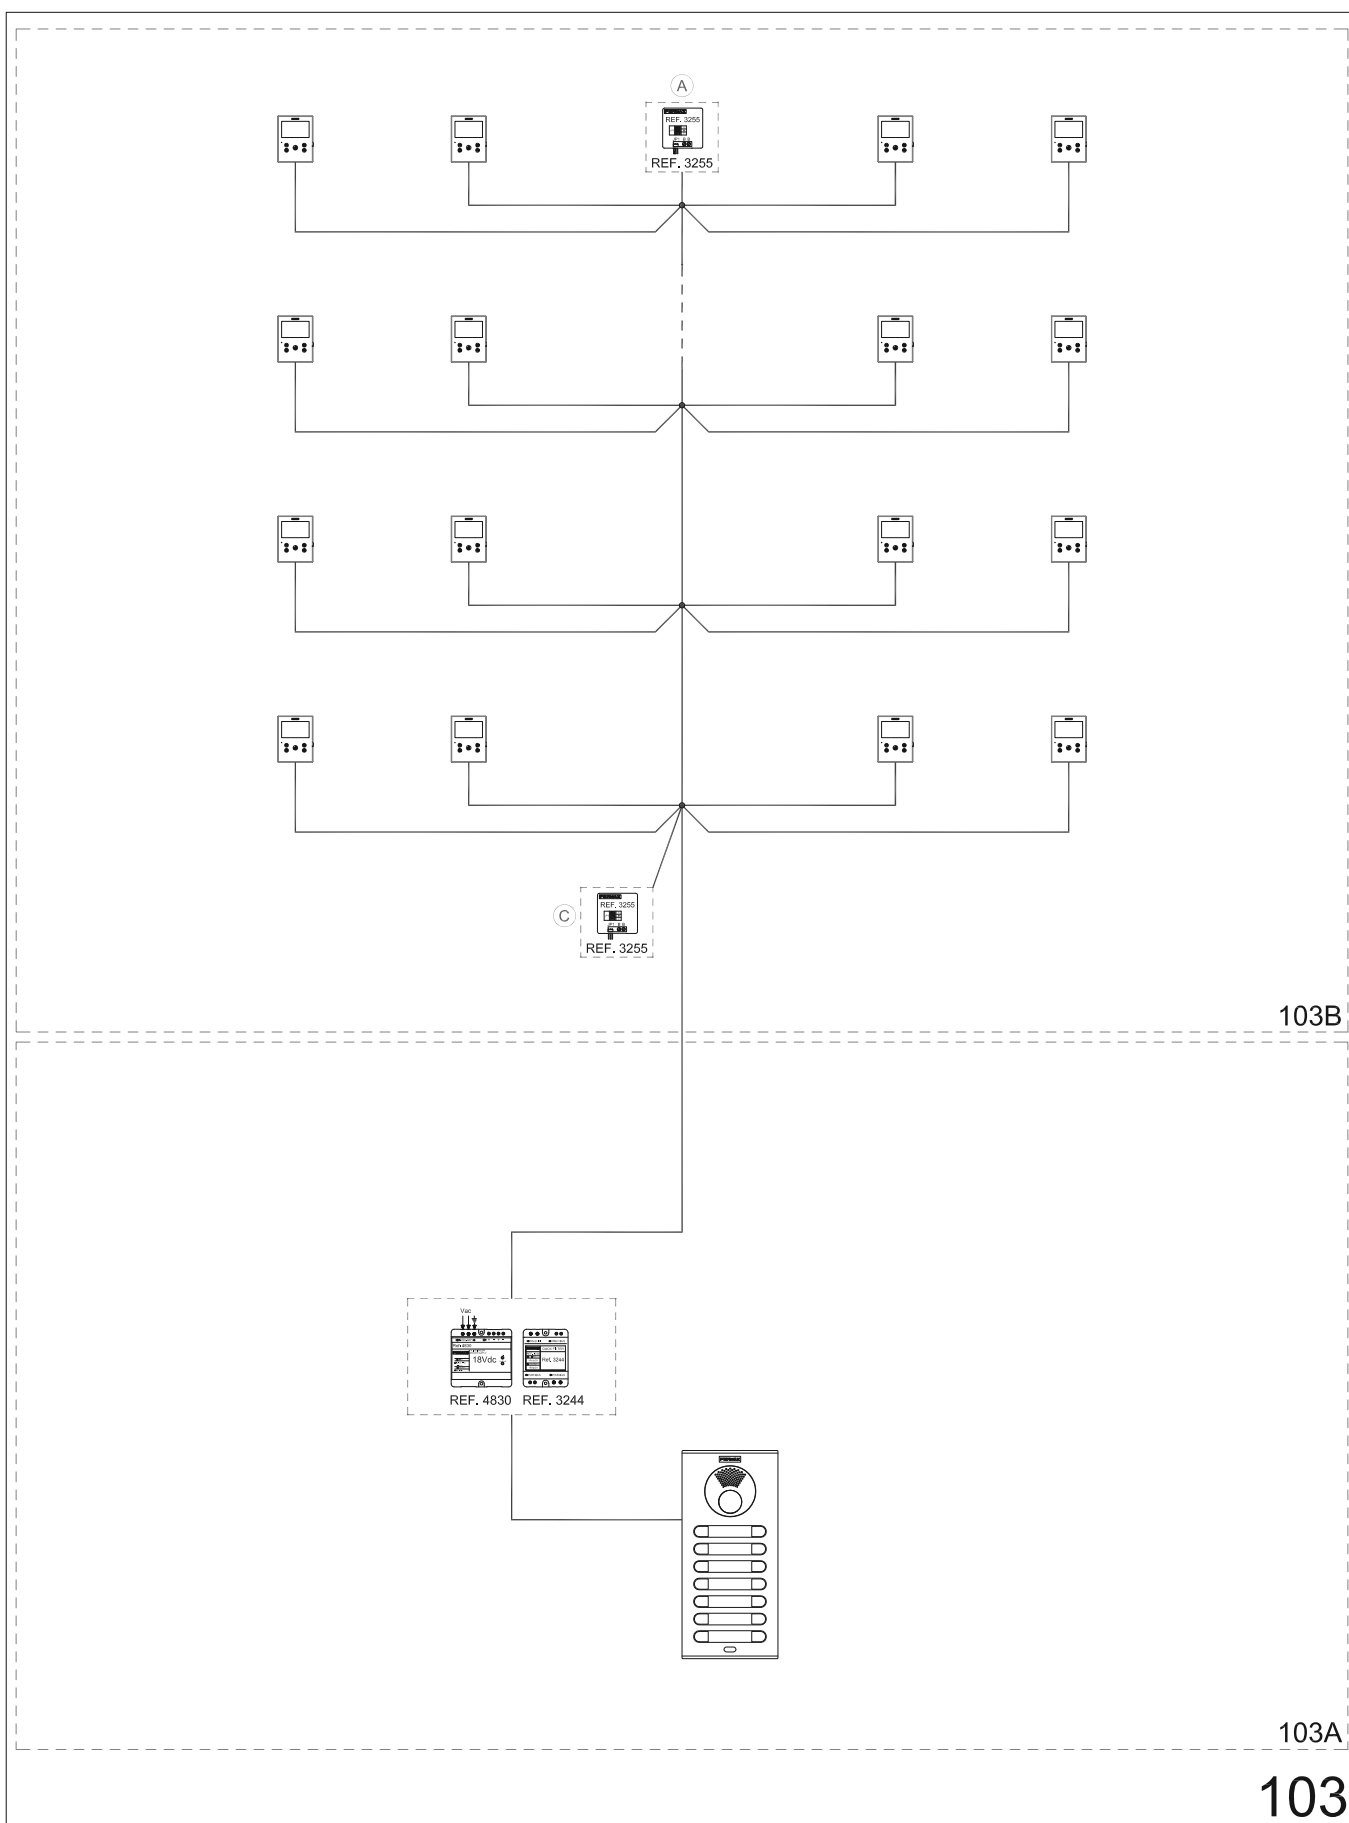

2.3 INSTALLATION DIAGRAMS

2.3.1 BLOCK DIAGRAM WITH 1 VIDEO ACCESS

1 video access with 1 riser.

Distribution 4 terminals per floor: up to 20 monitors/telephones.

103 - SINGLE-LINE DIAGRAM.

1 video access with 1 riser.

Distribution 4 terminals per floor: up to 20 monitors/telephones.

103A - WIRING DIAGRAM. Connection detail: Outdoor panel - Power supply.

103A

1 video access with 1 riser.

Distribution 4 terminals per floor: up to 20 monitors/telephones.

103B - WIRING DIAGRAM. Connection detail: Floors (Terminals - Line adapters).

103B

1 video access with 1 riser.

Star: 10 branches.

109 - WIRING DIAGRAM. Connection detail: Outdoor panel - Power supply set - Line adapter.