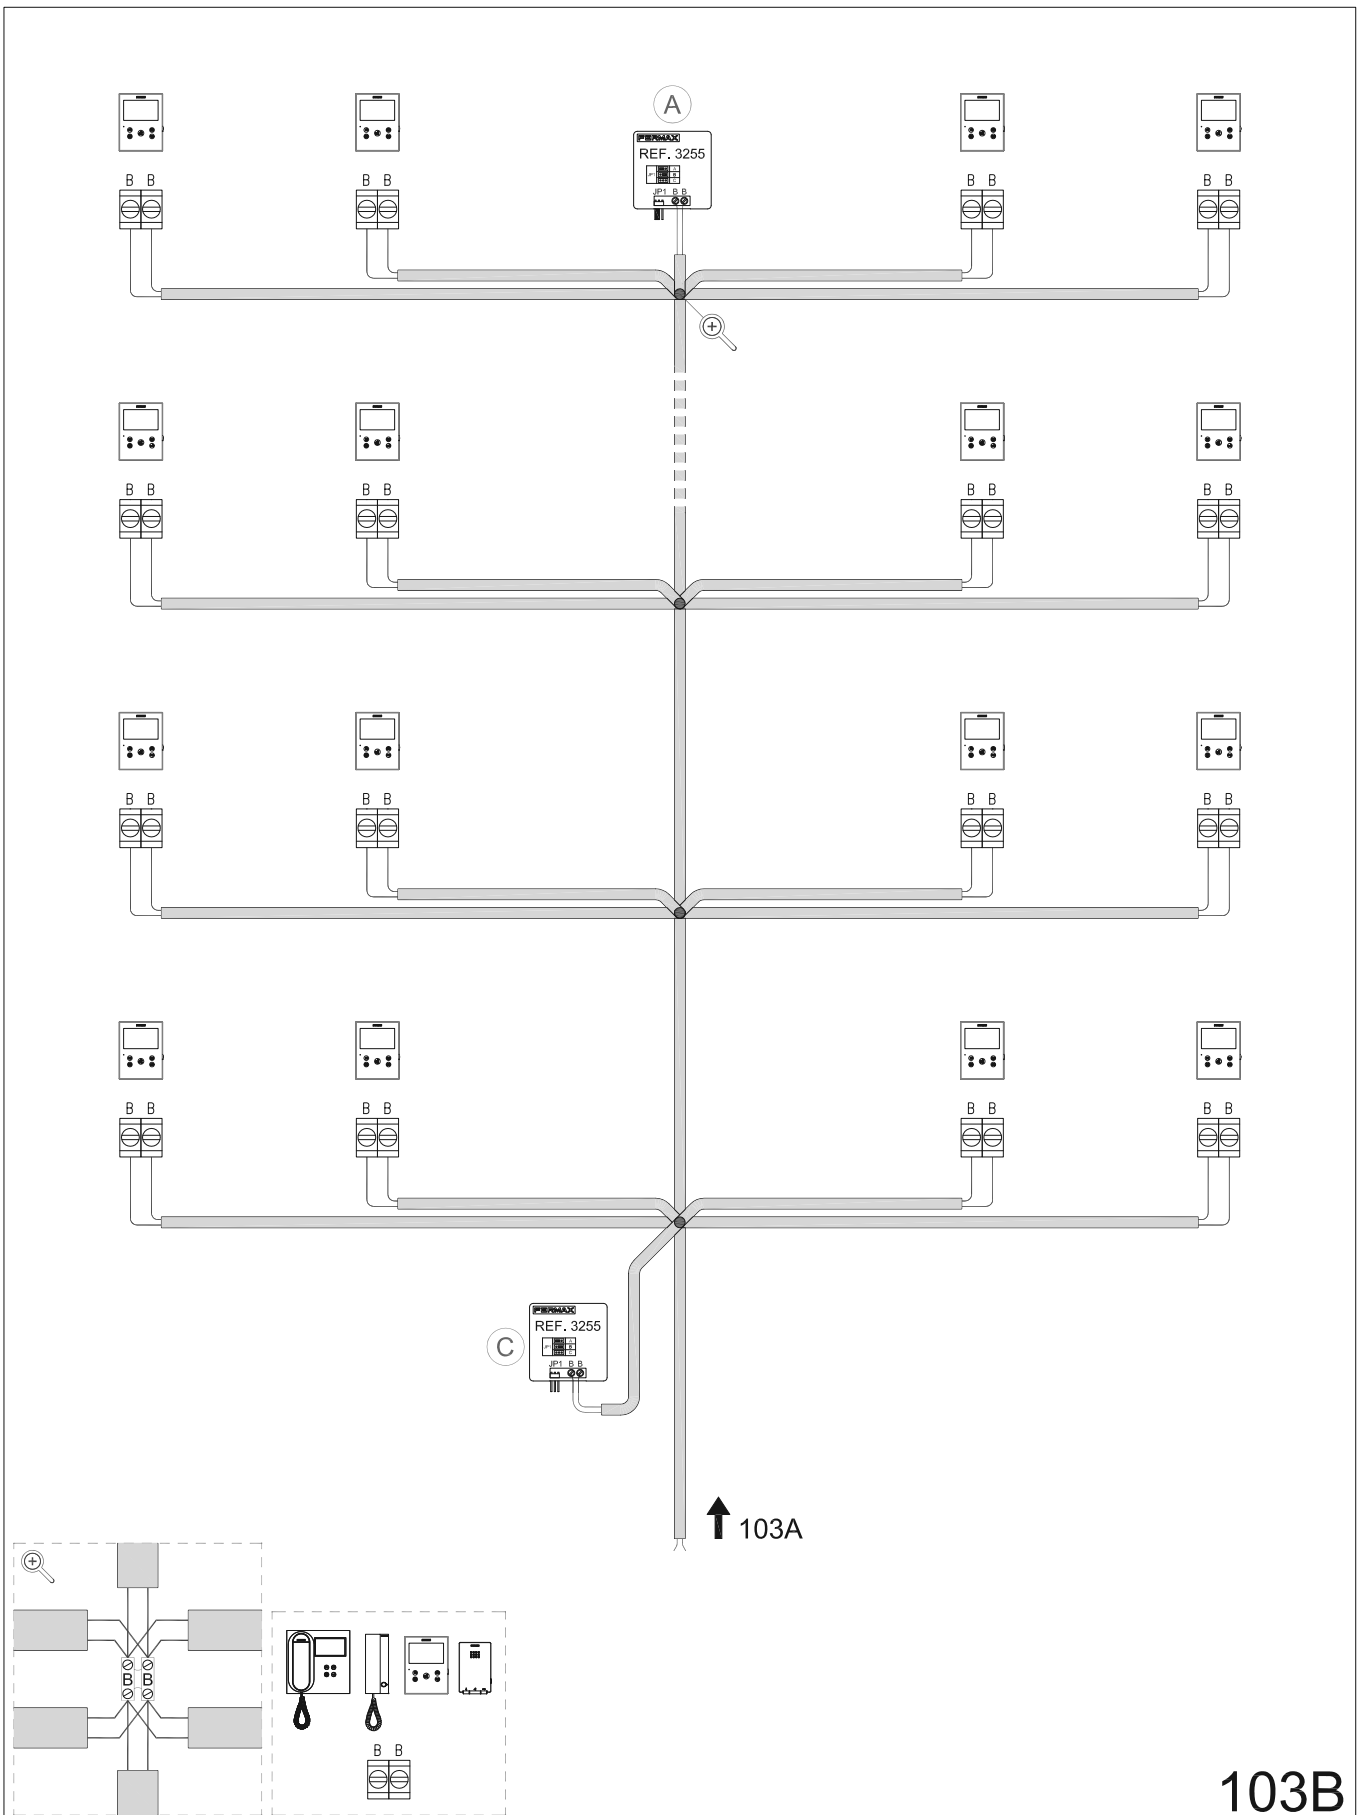

2.3 INSTALLATION DIAGRAMS

2.3.1 BLOCK DIAGRAM WITH 1 VIDEO ACCESS

1 video access with 1 riser.

Distribution 4 terminals per floor: up to 20 monitors/telephones.

103 - SINGLE-LINE DIAGRAM.

1 video access with 1 riser.

Distribution 4 terminals per floor: up to 20 monitors/telephones.

103A - WIRING DIAGRAM. Connection detail: Outdoor panel - Power supply.

103A

1 video access with 1 riser.

Distribution 4 terminals per floor: up to 20 monitors/telephones.

103B - WIRING DIAGRAM. Connection detail: Floors (Terminals - Line adapters).

103B

1 video access with 1 riser.

Star: 10 branches.

109 - WIRING DIAGRAM. Connection detail: Outdoor panel - Power supply set - Line adapter.