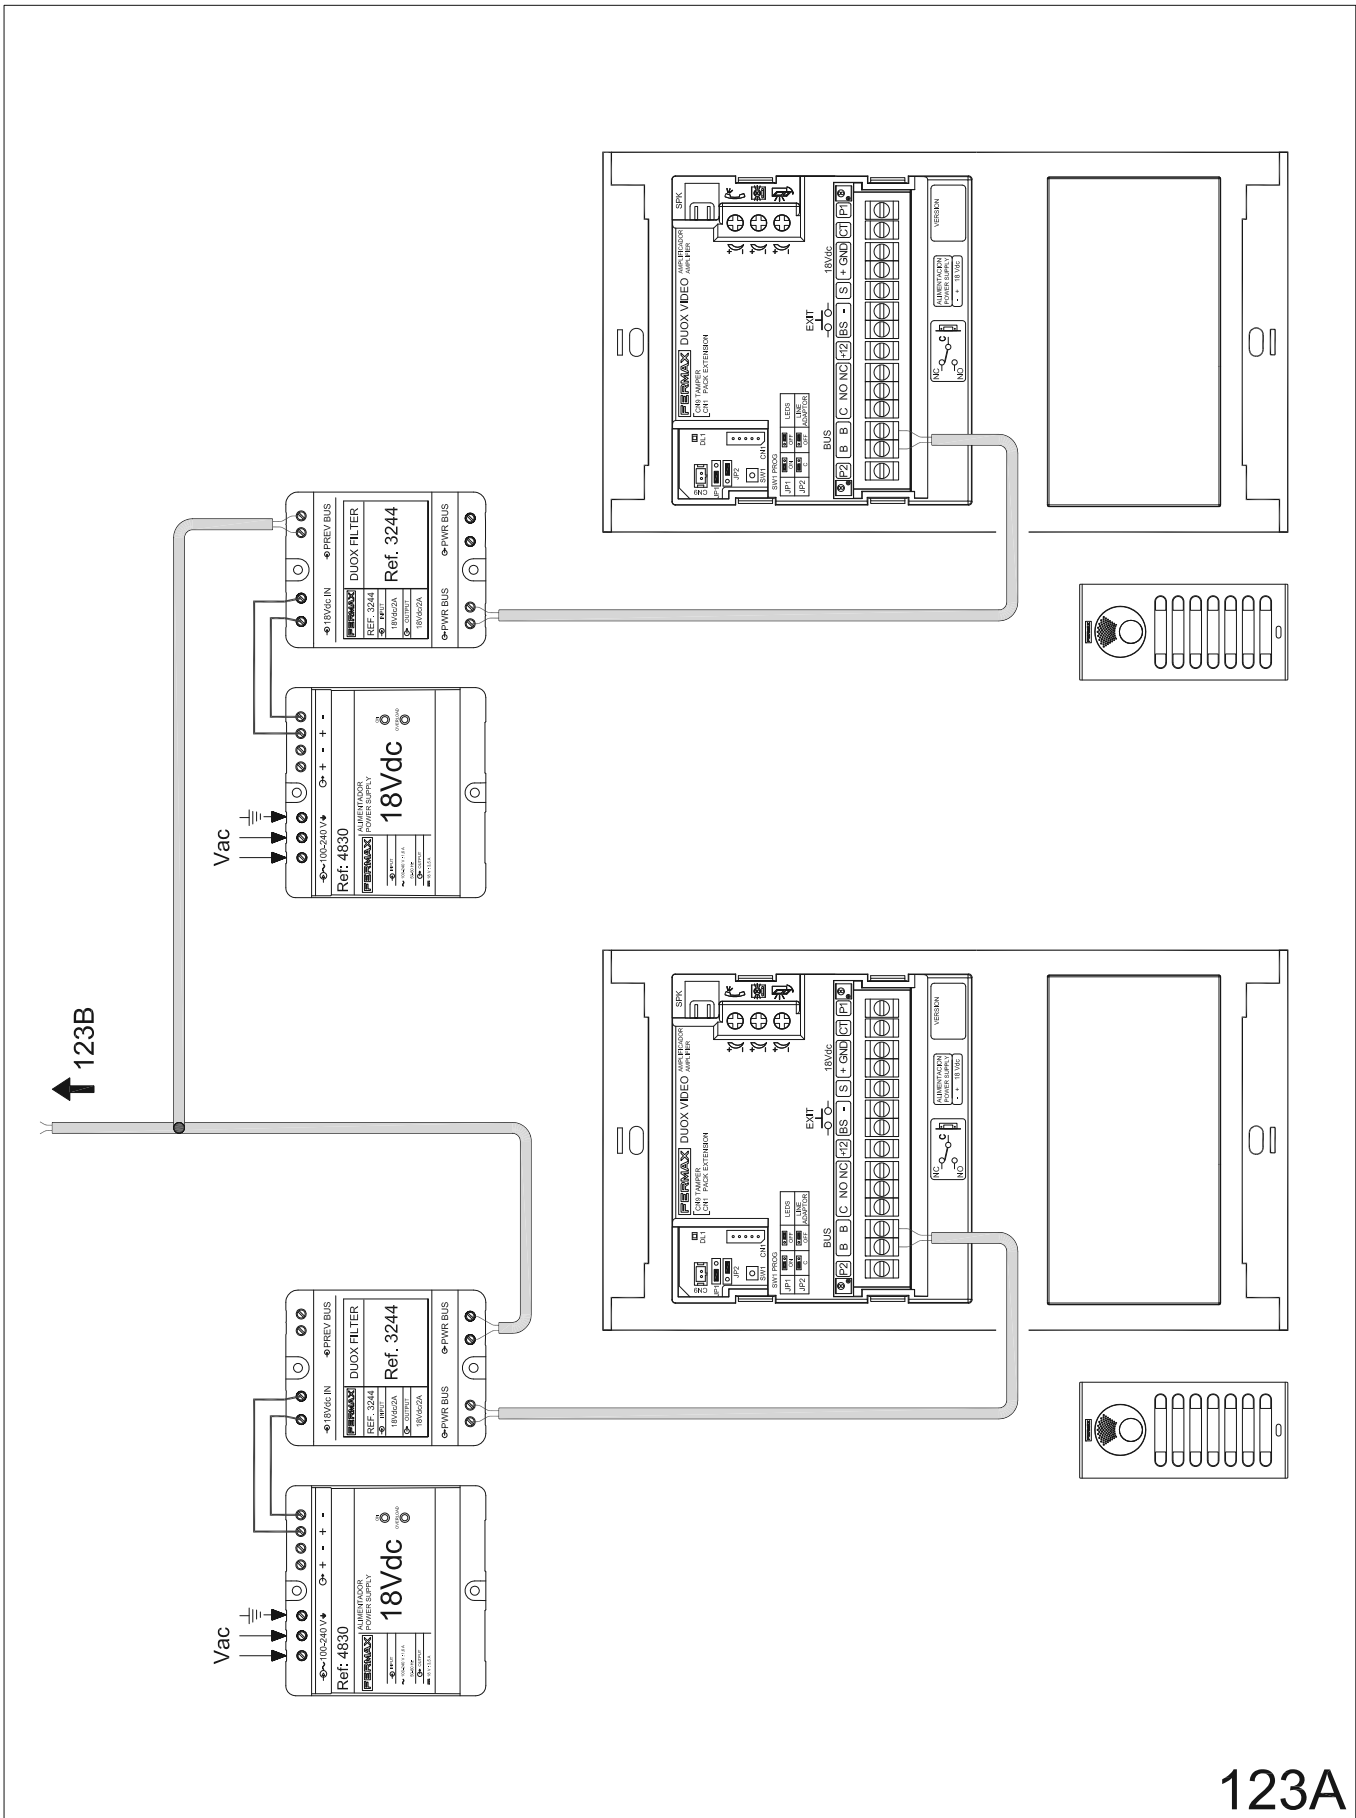

2.3.2 BLOCK DIAGRAM WITH 2 VIDEO ACCESSES

2 video accesses with 1 riser.

Distribution 4 terminals per floor: up to 20 monitors/telephones.

123 - SINGLE-LINE DIAGRAM.

2 video accesses with 1 riser.

Distribution 4 terminals per floor: up to 20 monitors/telephones.

123A - WIRING DIAGRAM. Connection detail: Outdoor panels - Power supply sets.

123A

2 video accesses with 1 riser.

Distribution 4 terminals per floor: up to 20 monitors/telephones.

123B - WIRING DIAGRAM. Connection detail: Floors (Terminals - Line adapters).

123B