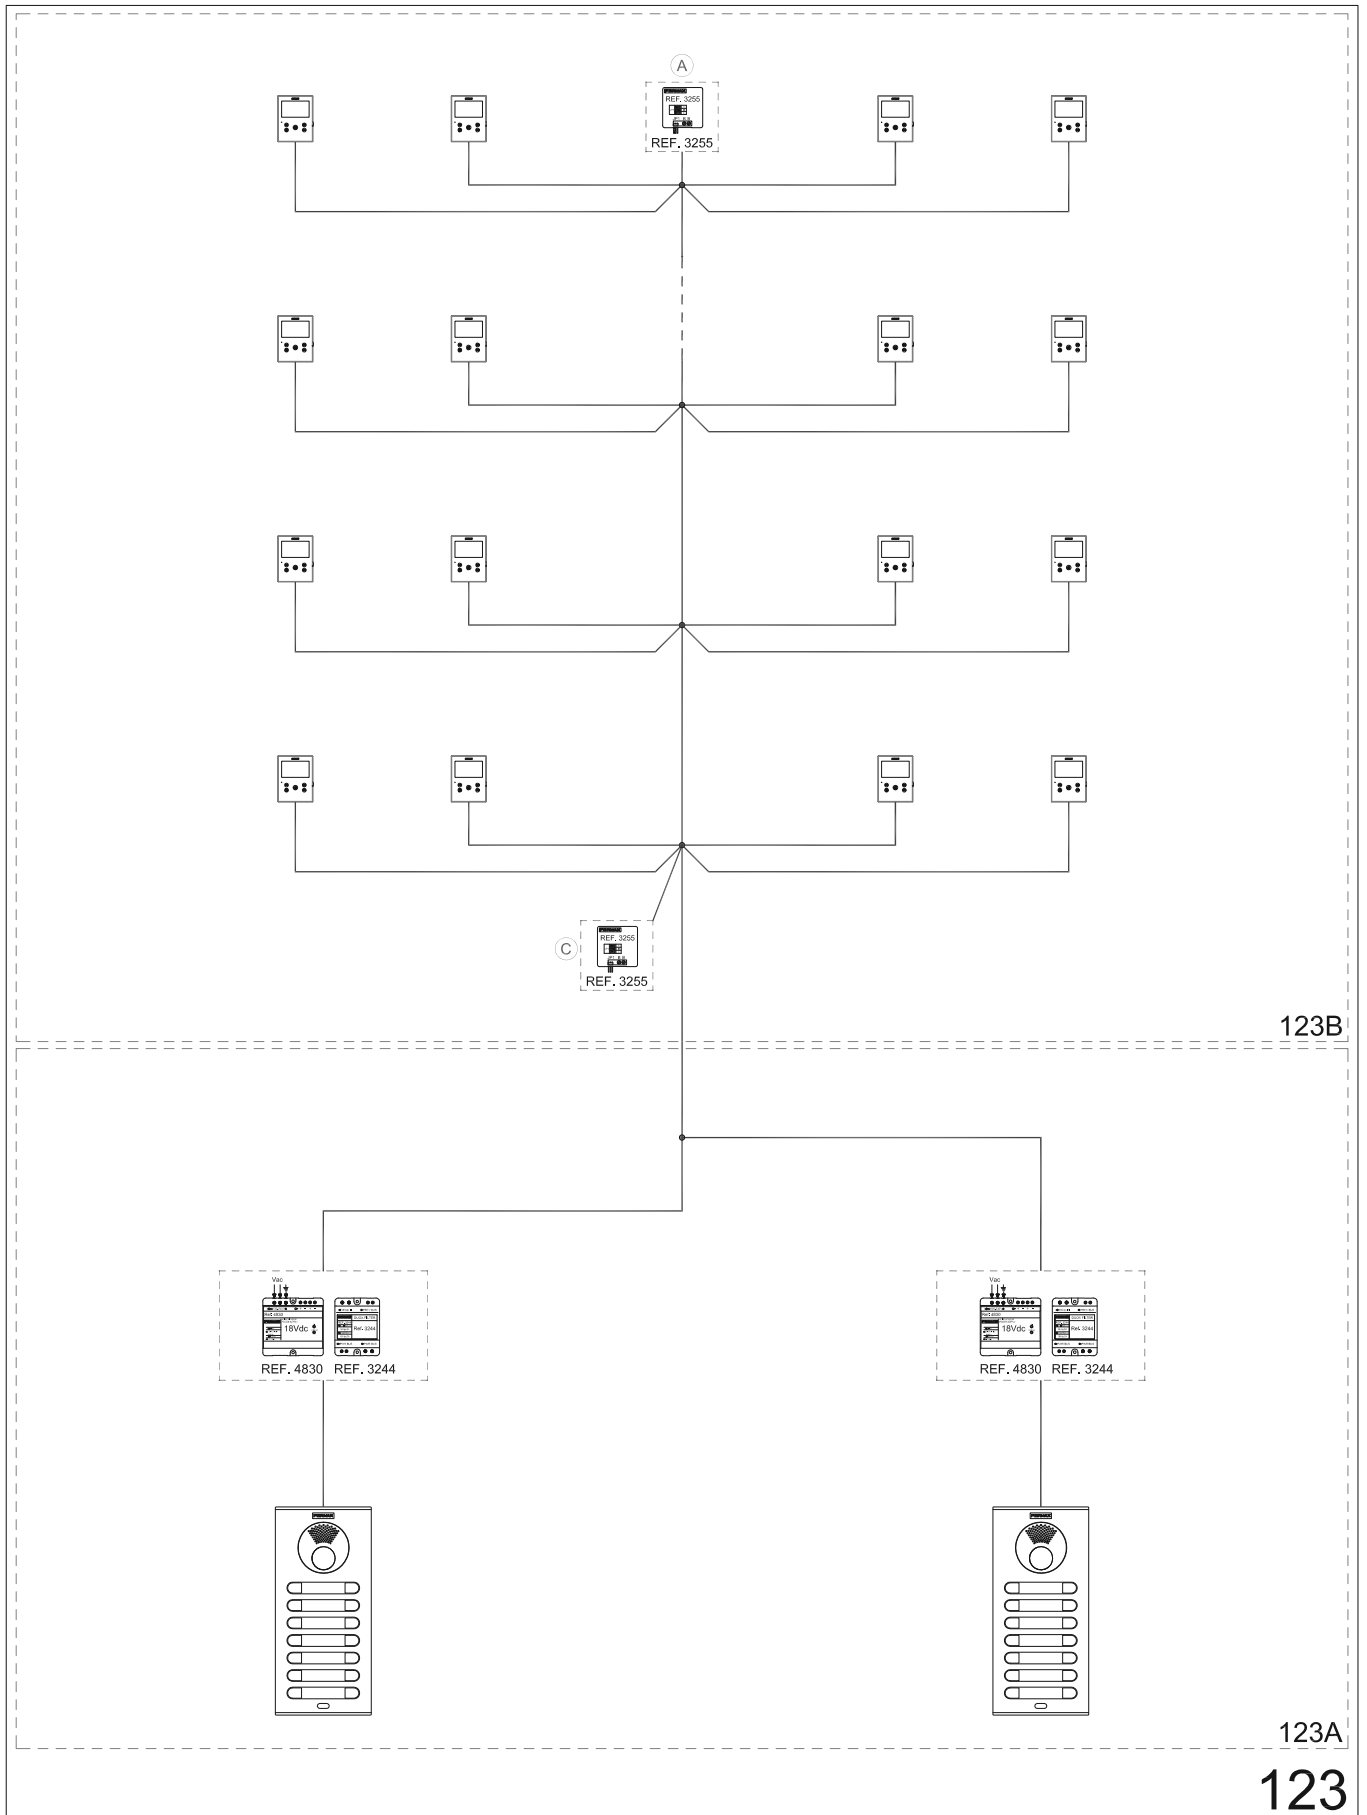

2.3.2 BLOCK DIAGRAM WITH 2 VIDEO ACCESSES

2 video accesses with 1 riser.

Distribution 4 terminals per floor: up to 20 monitors/telephones.

123 - SINGLE-LINE DIAGRAM.

2 video accesses with 1 riser.

Distribution 4 terminals per floor: up to 20 monitors/telephones.

123A - WIRING DIAGRAM. Connection detail: Outdoor panels - Power supply sets.

123A

2 video accesses with 1 riser.

Distribution 4 terminals per floor: up to 20 monitors/telephones.

123B - WIRING DIAGRAM. Connection detail: Floors (Terminals - Line adapters).