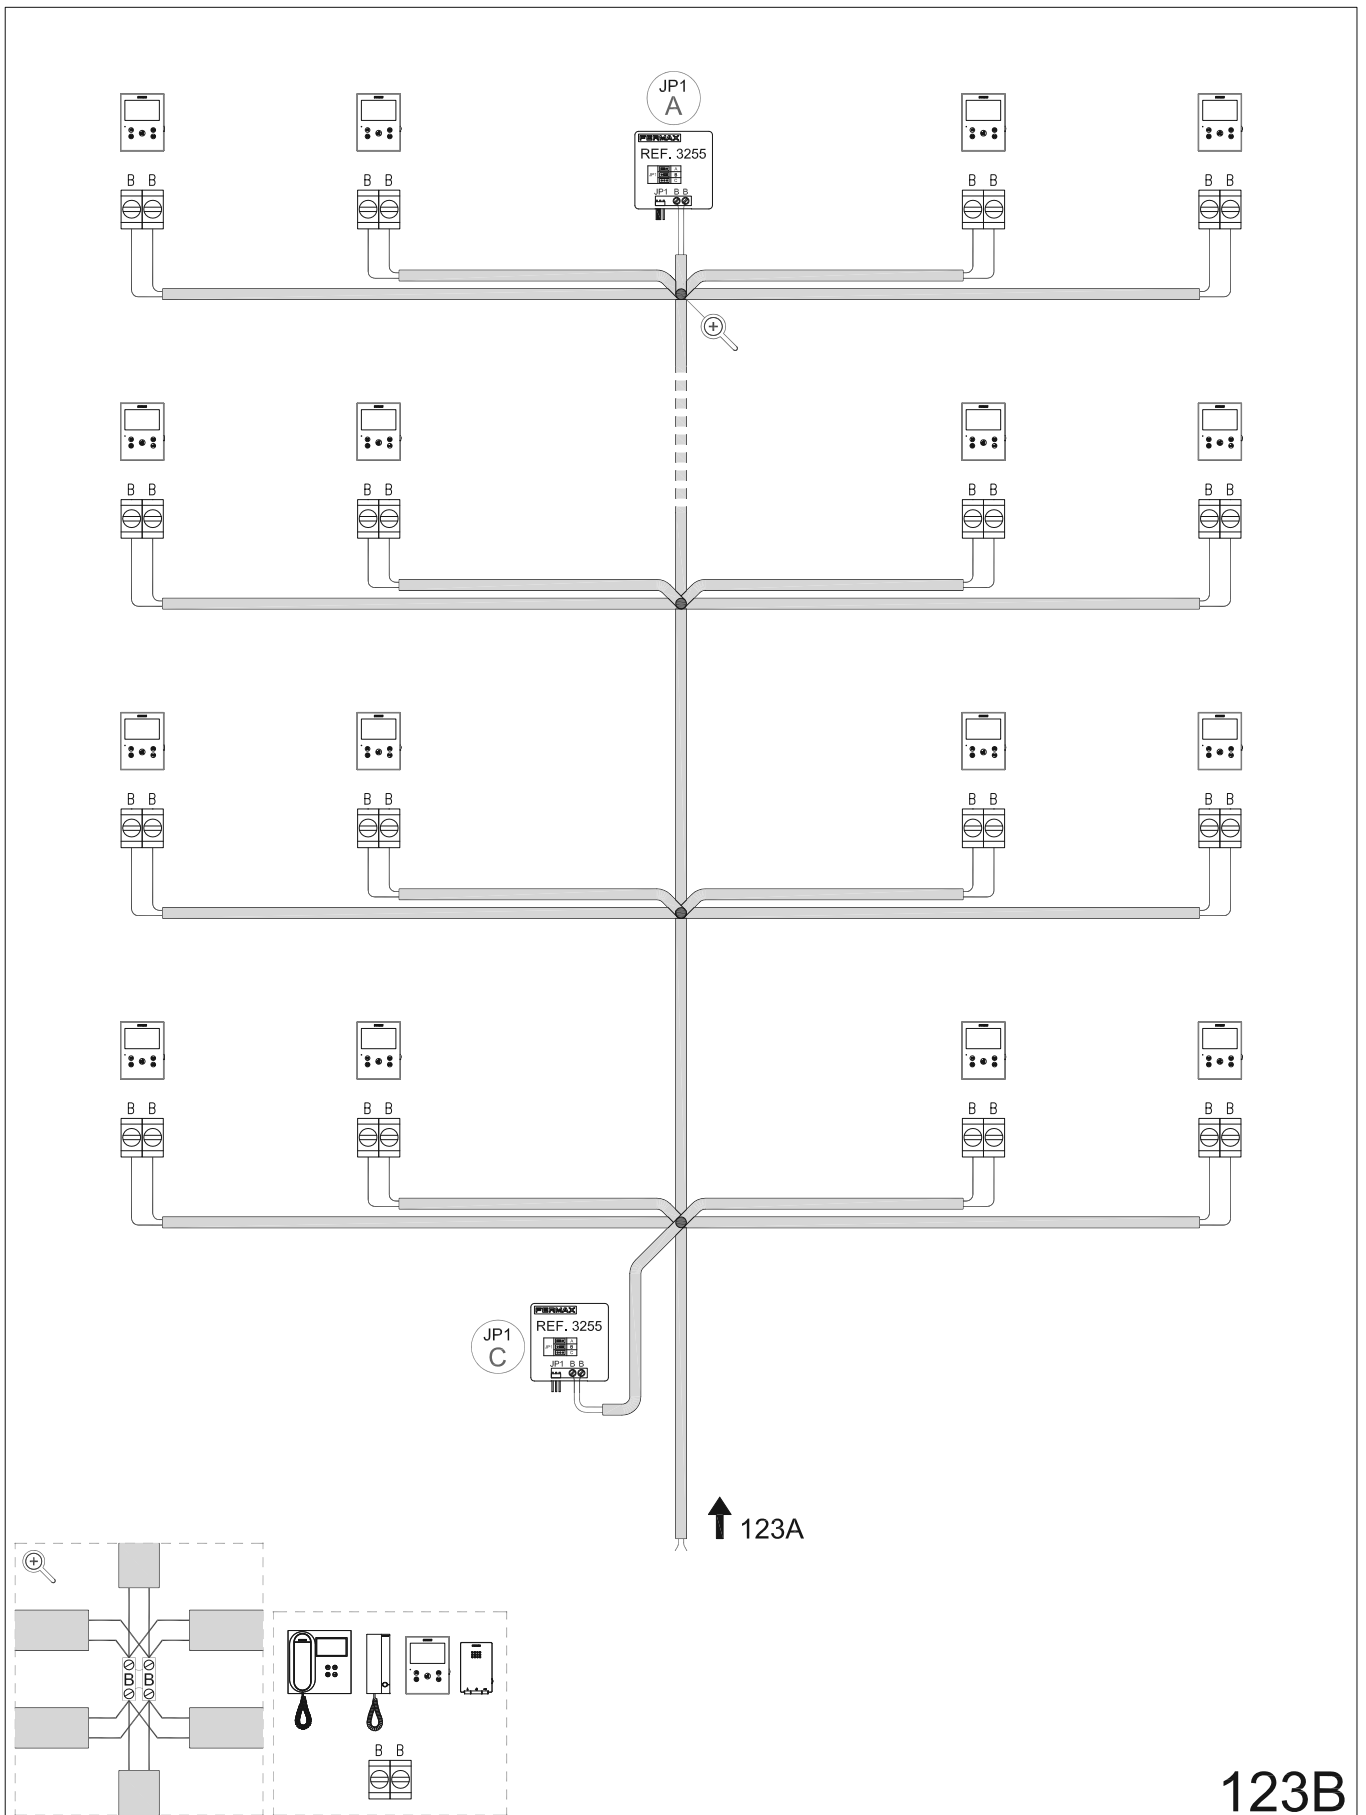

2.3.2 BLOCK DIAGRAM WITH 2 VIDEO ACCESSES

2 video accesses with 1 riser.

Distribution 4 terminals per floor: up to 20 monitors/telephones.

123 - SINGLE-LINE DIAGRAM.

2 video accesses with 1 riser.

Distribution 4 terminals per floor: up to 20 monitors/telephones.

123A - WIRING DIAGRAM. Connection detail: Outdoor panels - Power supply sets.

123A

2 video accesses with 1 riser.

Distribution 4 terminals per floor: up to 20 monitors/telephones.

123B - WIRING DIAGRAM. Connection detail: Floors (Terminals - Line adapters).